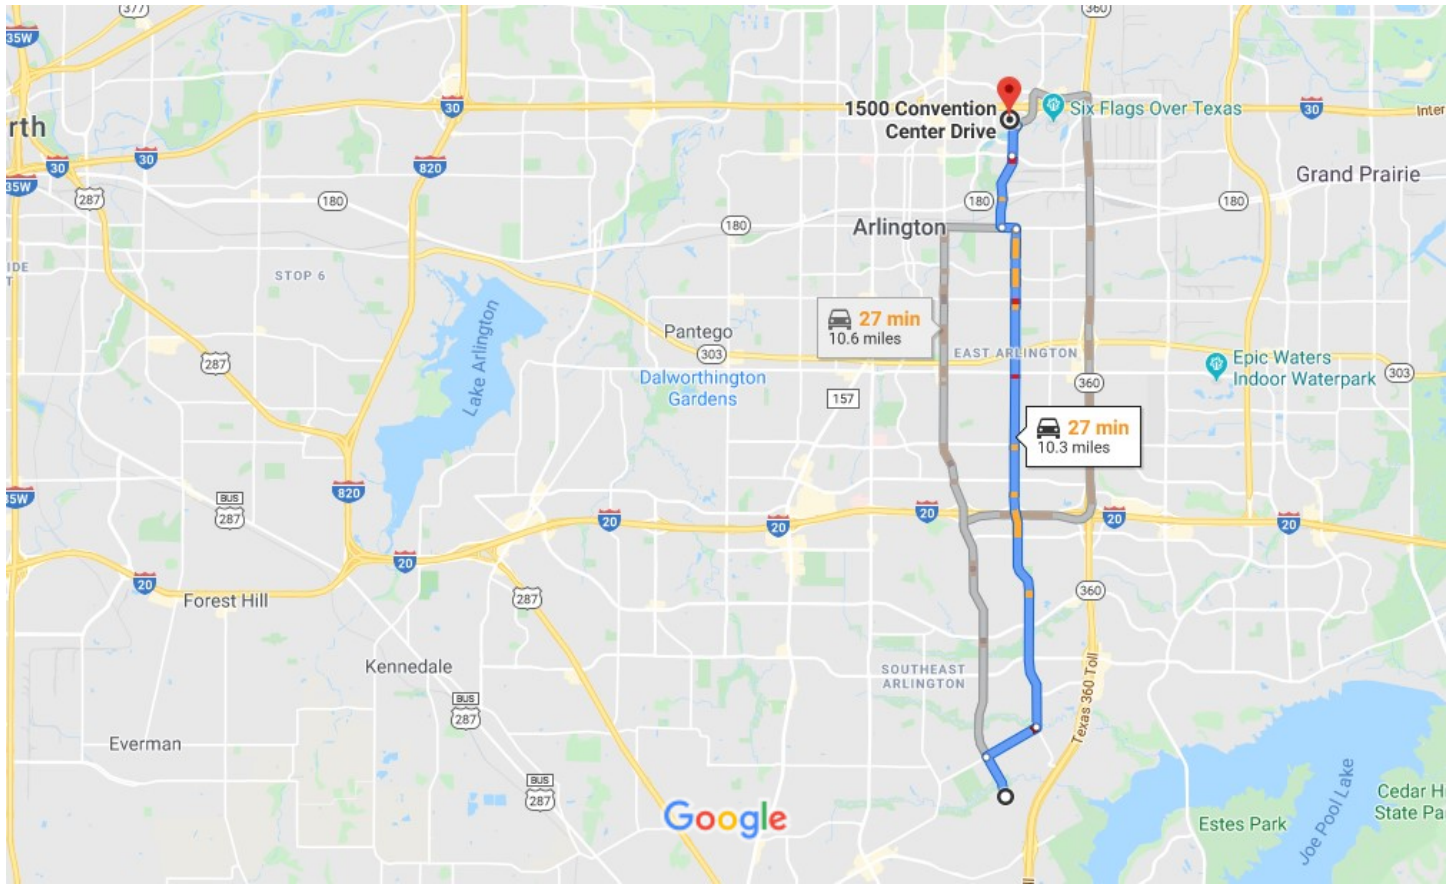

32.6205440, -97.0825728 to 1500 Convention Center Dr

Drive 10.3 miles, 27 min

Military Ball Directions for 7 March 2020

Map data ©2020 2 mi

via New York Ave **27 min**
Some traffic, as usual 10.3 miles

via S Collins Rd and TX-360 N **25 min**
Lighter traffic than usual 13.1 miles

via S Collins Rd **27 min**
Some traffic, as usual 10.6 miles

Explore 1500 Convention Center Dr

Restaurants Hotels Gas stations Parking Lots More